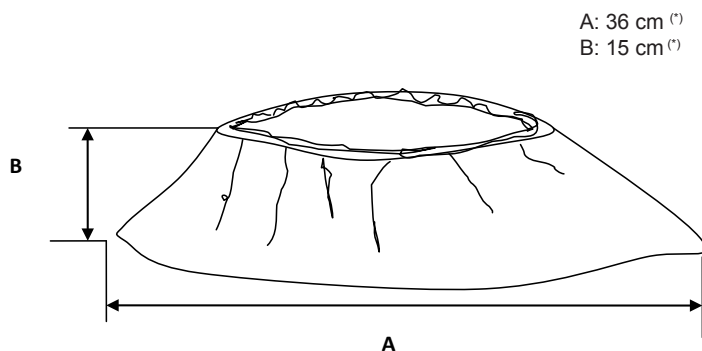

Advantages

- ✓ Light weight and easy to use.
- ✓ Protect your shoes from stain.
- ✓ Free maintenance (disposable item).

Conformity

Not PPE.

Your distributor **SINGER® SAFETY**